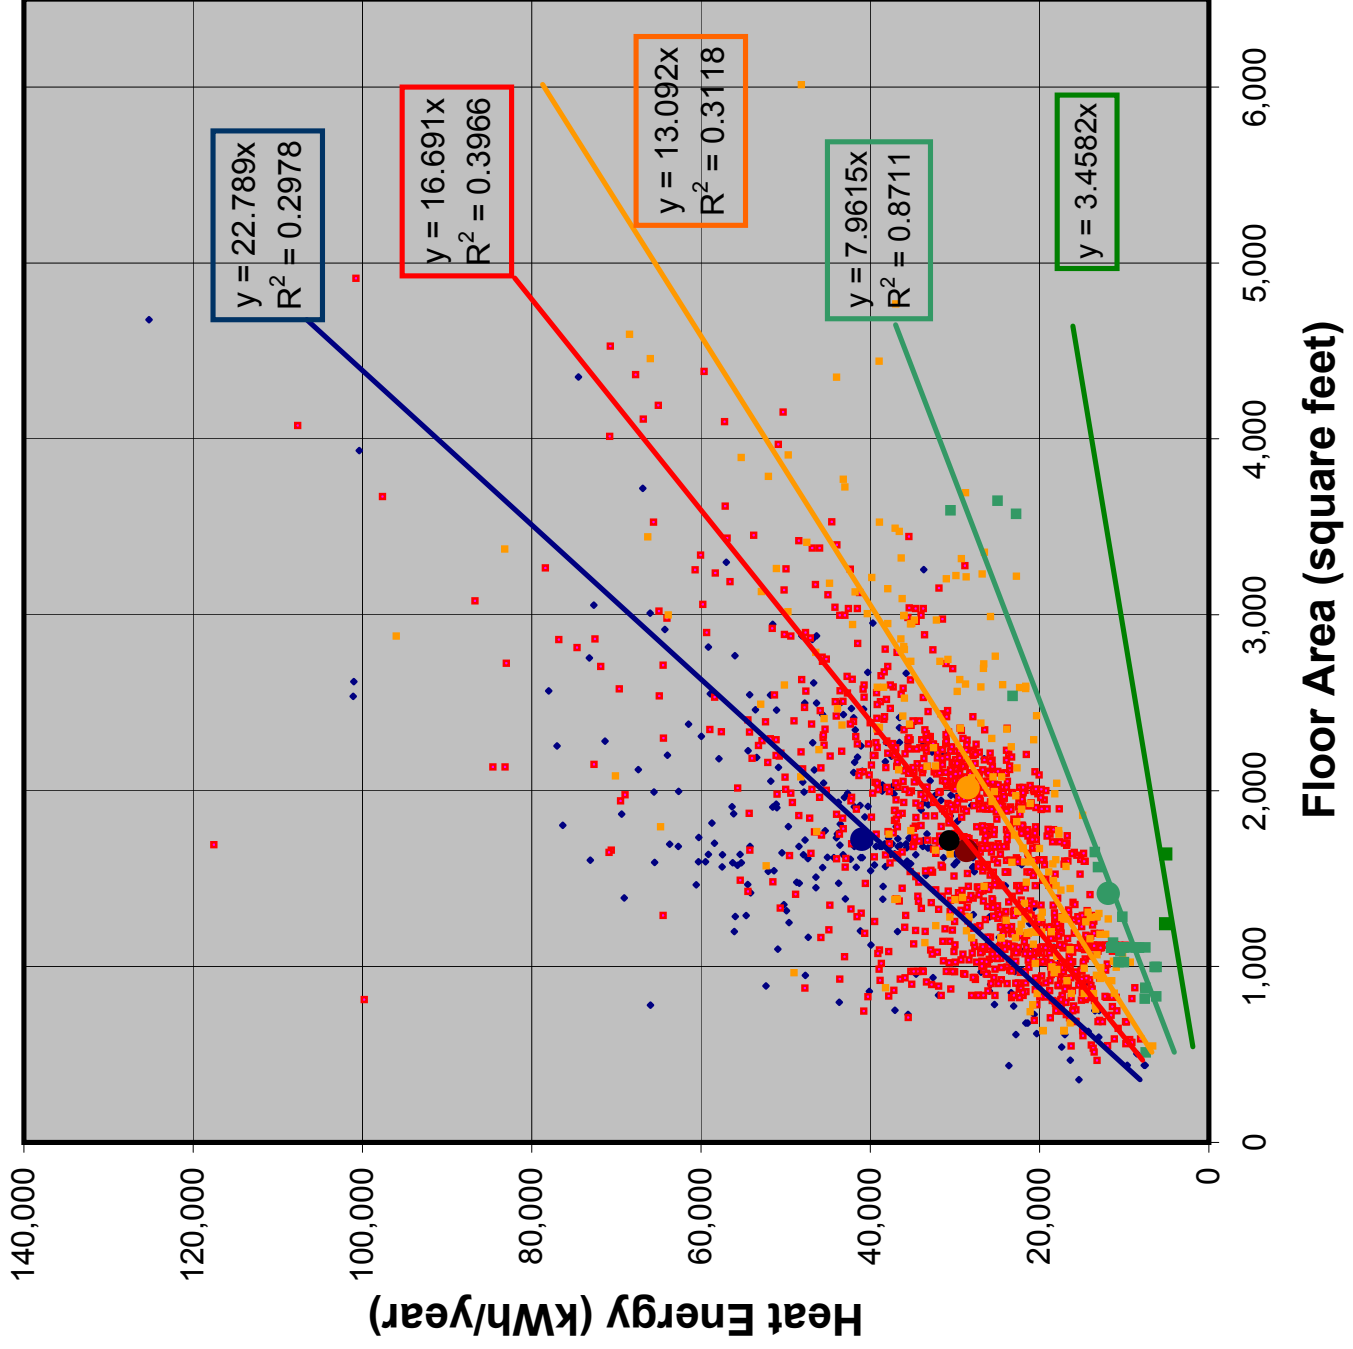

Heat Energy vs Floor Area

- 2x4 and less (n=284, =17%)
- 2x6 and Enhanced 2x4 (n=1172, =70%)
- Enhanced 2x6 (n=220, =13%)
- EnerGuide 80+ (n=27, =1.6%)
- Super GreenHome
- 2x4 Average
- 2x6 Average
- Enhanced 2x6 Average
- EnerGuide 80+ Average
- Total Average
- Trend - 2x4 or less
- Trend - 2x6 and enhanced 2x4
- Trend - Enhanced 2x6
- Trend - EnerGuide 80+
- Trend - Super GreenHome